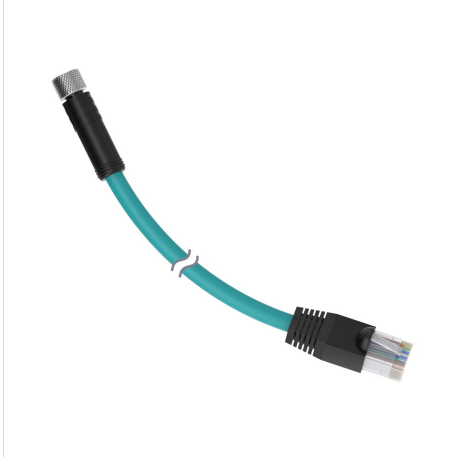

## IVUC-E-415

### ▶ DOUBLE-ENDED CORDSETS

Cordset: Ethernet Adaptor

Pico 4-pin to RJ45

Cable length: 5 m (15 ft)

Part Number: 13893

### SPECIFICATIONS

Number of Contacts	4
Number of Connectors	2
Cable Jacket Material	PVC
Cable Jacket Color	Green
Connector Body Material/Color	PUR Black
Outside Cable Diameter (mm)	6
Cordset Length (m)	4.57
Trunk Length (m)	No Trunk
Shield/No Shield	Shield
Shield Type	Open
Coupling Material/Color	Nickel Plated Brass
Maximum Temp. (°C)	105
Current Rating (A)	2.0
Minimum Temp. (°C)	-40
Voltage Rating (V)	60 V ac/75 V dc
IP Rating	IP68

<b>Primary Connector Type</b>	PICO
<b>Primary Coupling Method</b>	M8 Thread
<b>Primary Gender</b>	Female
<b>Primary Orientation</b>	Straight
<b>Primary Number of Conductors</b>	4
<b>Primary AWG</b>	24
<b>Secondary Connector Type</b>	RJ45
<b>Secondary Coupling Method</b>	Slide Snap
<b>Secondary Gender</b>	Male
<b>Secondary Orientation</b>	Straight
<b>Secondary Number of Conductors</b>	4
<b>Secondary AWG</b>	24
<b>Feature: Hazardous Area</b>	No
<b>Oil/Grease Resistant</b>	No