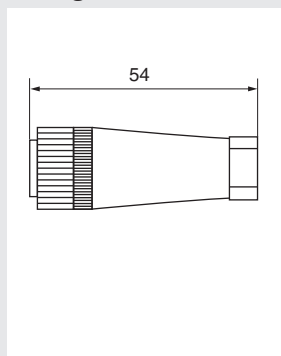

Cable plug housing straight

SBG...