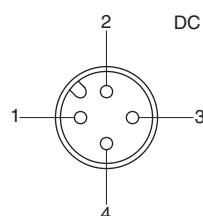

### System SB

**Cable plug user-assembled**  
**Great variety of cables**  
**Protection IP 67**

**Cable plug housing straight**

**SBG...**

**Cable plug housing angular**

**SBW...**

**SBG.../SBW...**

**SBG 5.../SBW 5...**

| TYPE     | ID-NO. | DESIGN   |
|----------|--------|--|
| SBG-DC   | Z01060 | DC-Cable plug housing M12x1, straight 4-pol user assembled 30 VDC, 3 A |
| SBW-DC   | Z00038 | DC-Cable plug housing M12x1, angular 4-pol user assembled 30 VDC, 3 A  |
| SBG 5-DC | Z01146 | DC-Cable plug housing M12x1, straight 5-pol user assembled 30 VDC, 1 A |
| SBW 5-DC | Z01147 | DC-Cable plug housing M12x1, angular 5-pol user assembled 30 VDC, 1 A  |