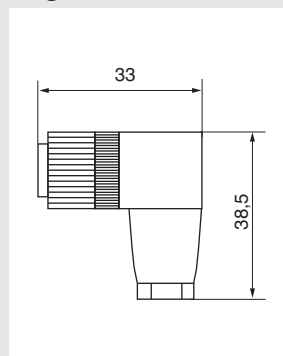

### System SB

**Cable plug user-assembled**  
**Great variety of cables**  
**Protection IP 67**

**Cable plug housing straight**

**SBG...**

**Cable plug housing angular**

**SBW...**

**SBG.../SBW...**

**SBG 5.../SBW 5...**

| TYPE     | ID-NO. | DESIGN   |
|----------|--------|--|
| SBG-DC   | Z01060 | DC-Cable plug housing M12x1, straight 4-pol user assembled 30 VDC, 3 A |
| SBW-DC   | Z00038 | DC-Cable plug housing M12x1, angular 4-pol user assembled 30 VDC, 3 A  |
| SBG 5-DC | Z01146 | DC-Cable plug housing M12x1, straight 5-pol user assembled 30 VDC, 1 A |
| SBW 5-DC | Z01147 | DC-Cable plug housing M12x1, angular 5-pol user assembled 30 VDC, 1 A  |