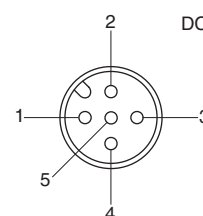

### System SB

**Cable plug user-assembled**  
**Great variety of cables**  
**Protection IP 67**

**Cable plug housing straight**

**SBG...**

**Cable plug housing angular**

**SBW...**

**SBG.../SBW...**

**SBG 5.../SBW 5...**

| TYPE     | ID-NO. | DESIGN   |
|----------|--------|--|
| SBG-DC   | Z01060 | DC-Cable plug housing M12x1, straight 4-pol user assembled 30 VDC, 3 A |
| SBW-DC   | Z00038 | DC-Cable plug housing M12x1, angular 4-pol user assembled 30 VDC, 3 A  |
| SBG 5-DC | Z01146 | DC-Cable plug housing M12x1, straight 5-pol user assembled 30 VDC, 1 A |
| SBW 5-DC | Z01147 | DC-Cable plug housing M12x1, angular 5-pol user assembled 30 VDC, 1 A  |