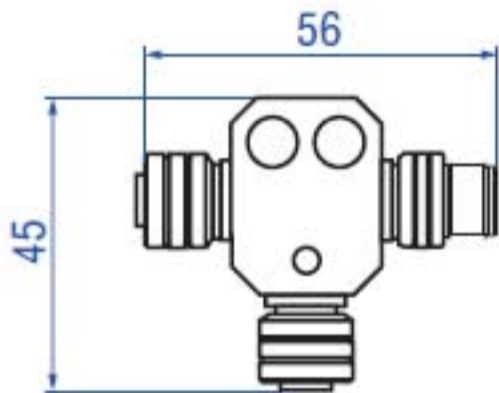

**CANopen T-Connector,
M12, 5 pin
370 691**

Selfcuring coupling nut
2 × cable connector female
1 × cable connector male
shielded

RD4
RF
RH
RP

EH
EL
EP

D34