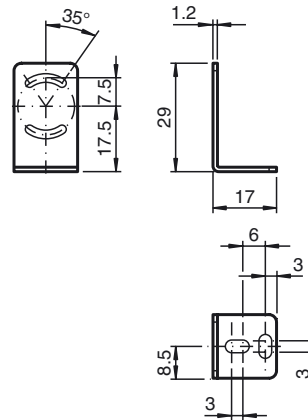

Dimensions

Model Number

MH-R2-02

Mounting aid for R2 series, Mounting bracket

Features

- Mounting bracket
- For top mounting
- Simple and fast mounting

Technical data

Mechanical specifications

Material	Stainless steel
Mass	approx. 15 g
Mounting	Fixing screws , 2 x M2 allen head screws included with delivery

General information

Scope of delivery	Mounting bracket , Fixing screws , SW1.5 Allen wrench
-------------------	---