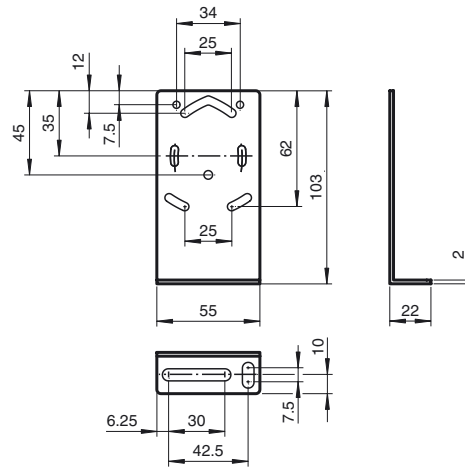

CE

Model Number

OMH-RL31-01

Mounting bracket

Features

- Mounting bracket
- Simple and fast mounting

Dimensions

Technical data

Mechanical specifications

Material Metal sheet (steel), zinc-plated

Suitable series

Series Series 31