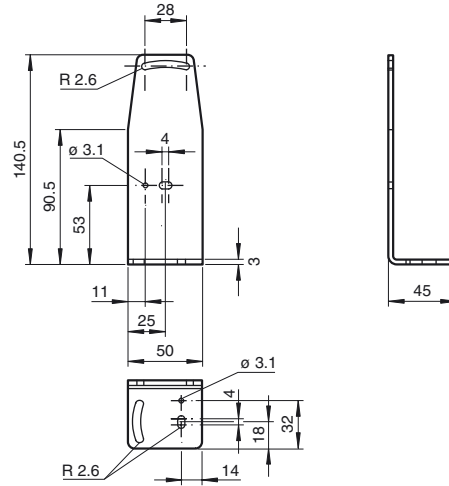

Dimensions

Model number

OMH-VDM35

Mounting bracket

Features

- Mounting bracket
- Simple and fast mounting

Technical data

Mechanical specifications

Material	Metal sheet (steel), zinc plated
Mounting	Mounting accessories included

Suitable series

Series	VDM35 , VDM70
--------	---------------