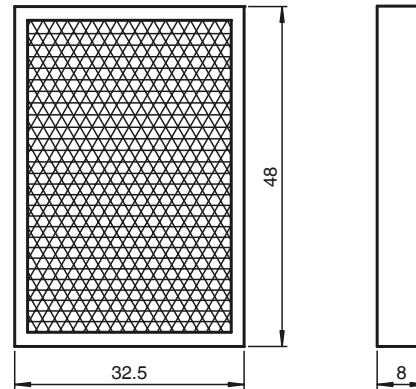

## Dimensions

### Model Number

**REF-A48**

Reflector, rectangular 48 mm x 32.5 mm, self-adhesive

### Features

- Self-adhesive for simple installation
- Rectangular design

### Mechanical specifications

Material PMMA/ABS

Dimensions 48 mm x 32.5 mm x 8 mm

Mounting self-adhesive